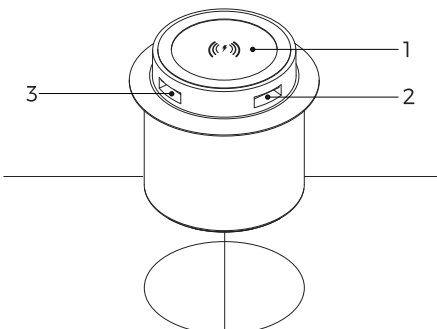

PRODUCT PARAMETERS

Standard	Qi wireless charging standard
Input	5V - 9V 30 watts max
Output 1	5W / 7.5W / 10 W
Output 2	5W MAX
Output 3	5W MAX
Installation diameter	60 mm
Transmitter distance	≤8 mm
Charging efficiency	≥80%
Dimension	D70 x H50 mm
Weight	125 g